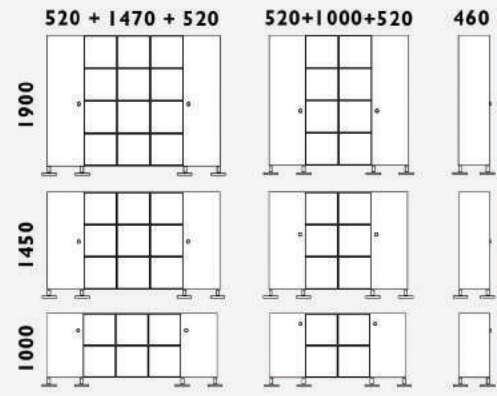

CABINETS

WALLSHELVES

STANDARD MATERIALS AND FINISHES
STANDARD MATERIALEN UND OBERFLÄCHEN

SIDEBOARDS & MOBILE CONTAINERS

MANAGER & EXECUTIVE TABLES

GLASS / GLAS

CLEAR GLASS
KLARGLAS

SATIN-FINISH GLASS
SATINIERTES GLAS

WOOD FINISHES / HOLZDEKORE

AMERICAN WALNUT
AMERIKANISCHE NUSS

NOCE ROYALE
NUSS ROYALE

BLACK ASH FINISH
ESCHE SCHWARZ

SILVERGREY
SILBERGRAU

VENEER / FURNIERE

(EN) NATURAL ALDER
ERLE NATUR

MEETING & CONFERENCE TABLES

FRAME FINISHES / FUSSGESTELL OBERFLÄCHEN

• ALU POLISHED - HIGH GLOSS (AP) PLATIN LACK COATED (PT)
ALUPOLIERT - HOCHGLANZ PLATIN PULVERBESCHICHT.

• ALPIN WHITE (W) • BRONZE (BR)
ALPIN WEISS DIE BRONZE AUSFÜHRUNG

• OTHER SURFACES AND COLOUR FINISHES ON REQUEST.
• WEITERE OBERFLÄCHEN UND DEKORE AUF ANFRAGE.

Corporate Interiors